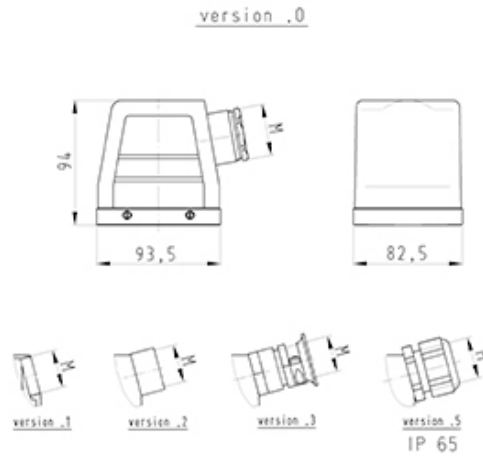

Datasheet

Item No. 70.350.3235.2

Hood BAS GOT GA 32 M32 50 A2

revos BASIC 500V size 32 hood with intermediate support M32, lateral cable entry, double locking lever

Item No.	70.350.3235.2
EAN	4015573627017
order unit	1 Piece(s)

Approvals

Technical data

General

ArticlePrice	udp_no_price
Nominal voltage	500
Housing material	Aluminium
Colour	Grey
Surface	With powder coating
Degree of protection (IP)	Other
UV resistant	Yes
Inflammability class of insulation material acc. with UL94	Other
Operating temperature range min.	-40 °C
Operating temperature range max.	120 °C

Model

DIN-size	32
Model	male
Locking mechanism	Double locking levers
Cable entry	Sideways
Type of cable	Intermediate support
With cable screw gland	No
Thread size M	32
Hinged lid	No
EMC-version	No

Drawings